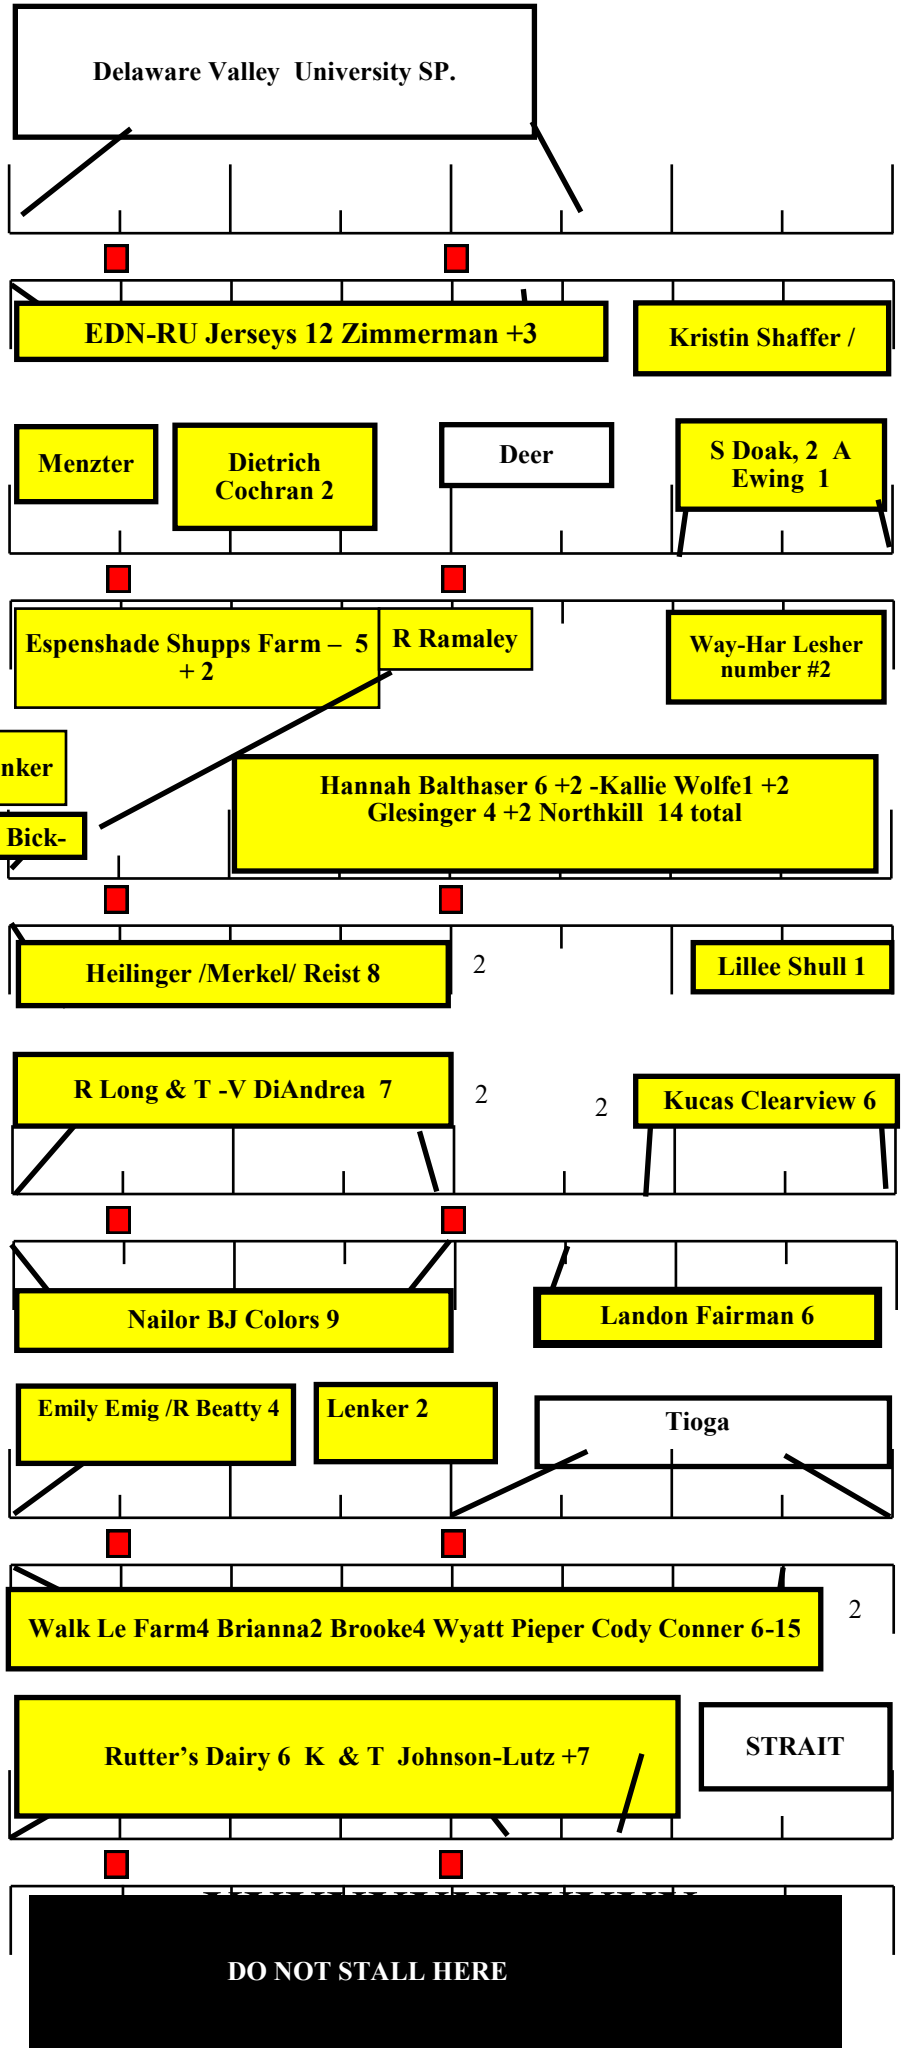

# 2022 Master Copy—All Week Set-Up

1-8-2022  
jew/gls revised

Milk House

Milking Parlor

20 spaces across

20 spaces across

1

6 Horse Stalls