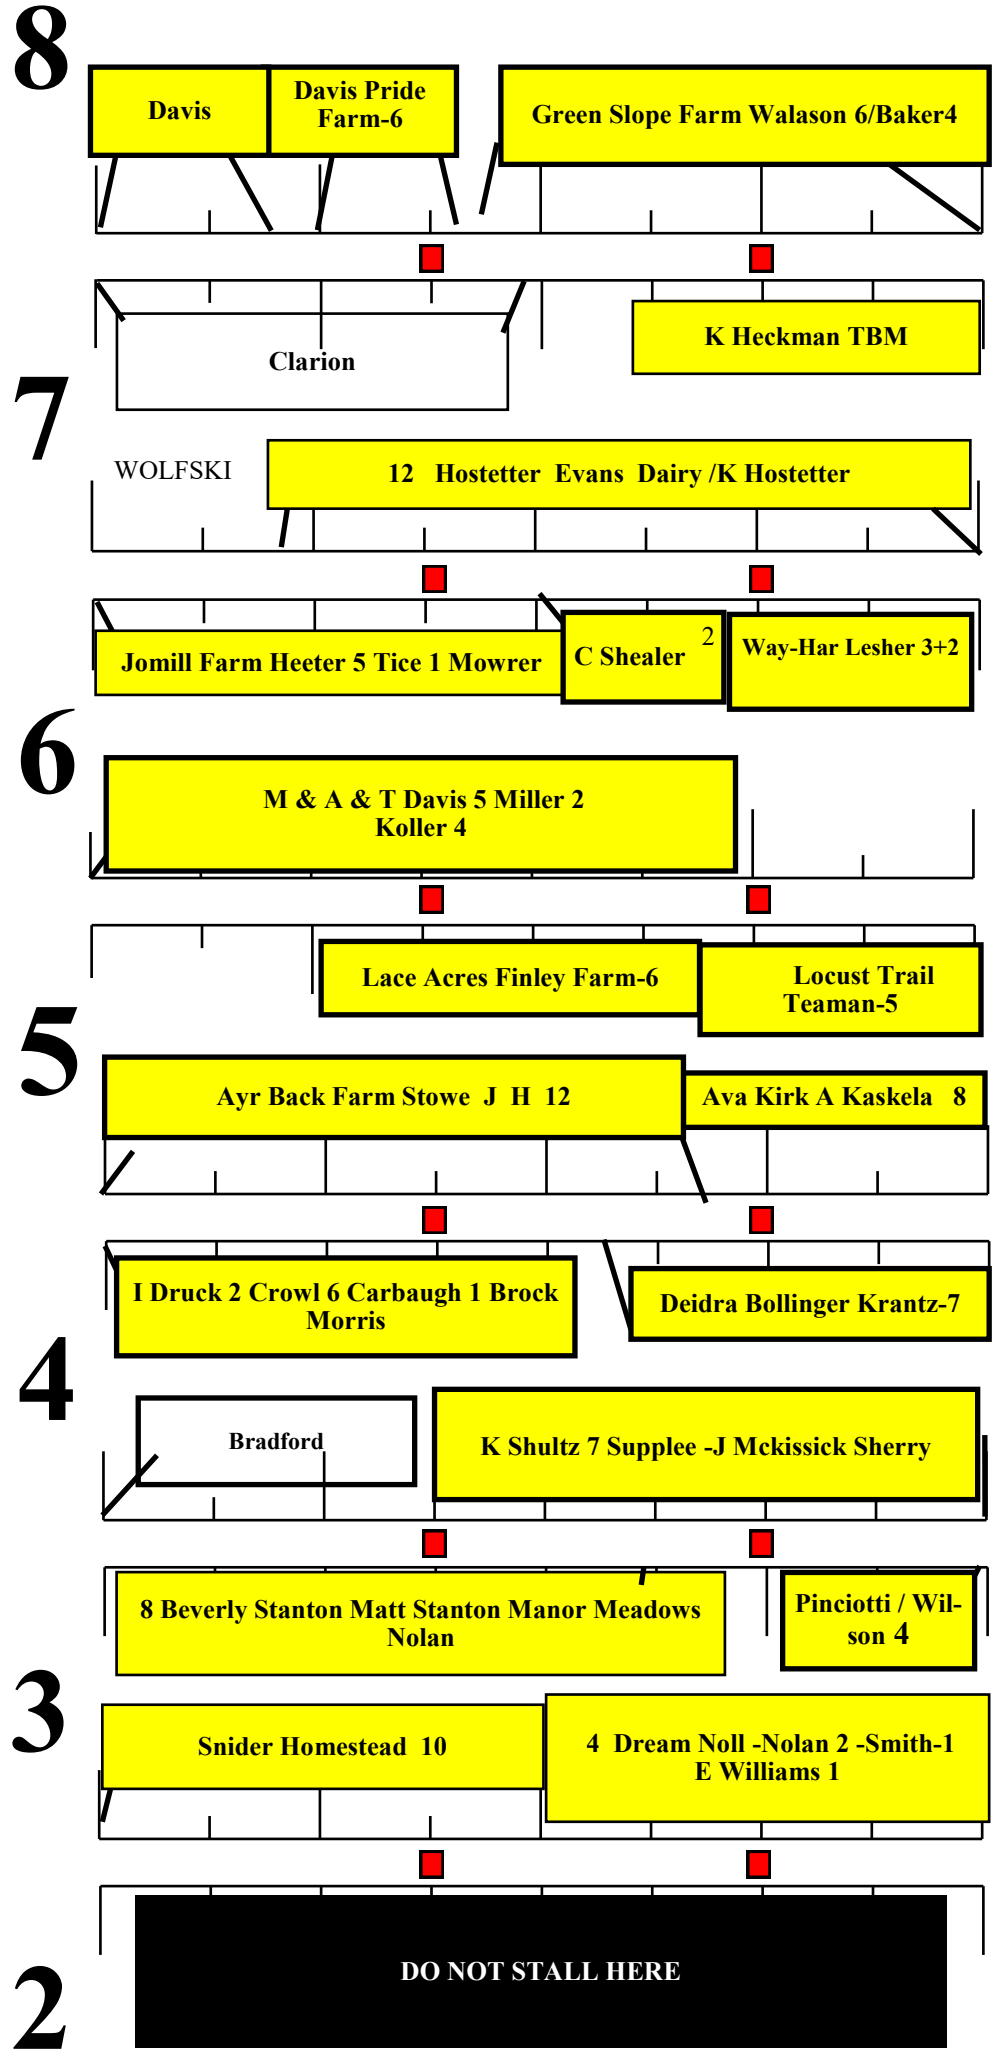

# 2022 Master Copy—All Week Set-Up

1-8-2022  
jew/gls revised

Milk House

Milking Parlor

20 spaces across

20 spaces across

1

6 Horse Stalls