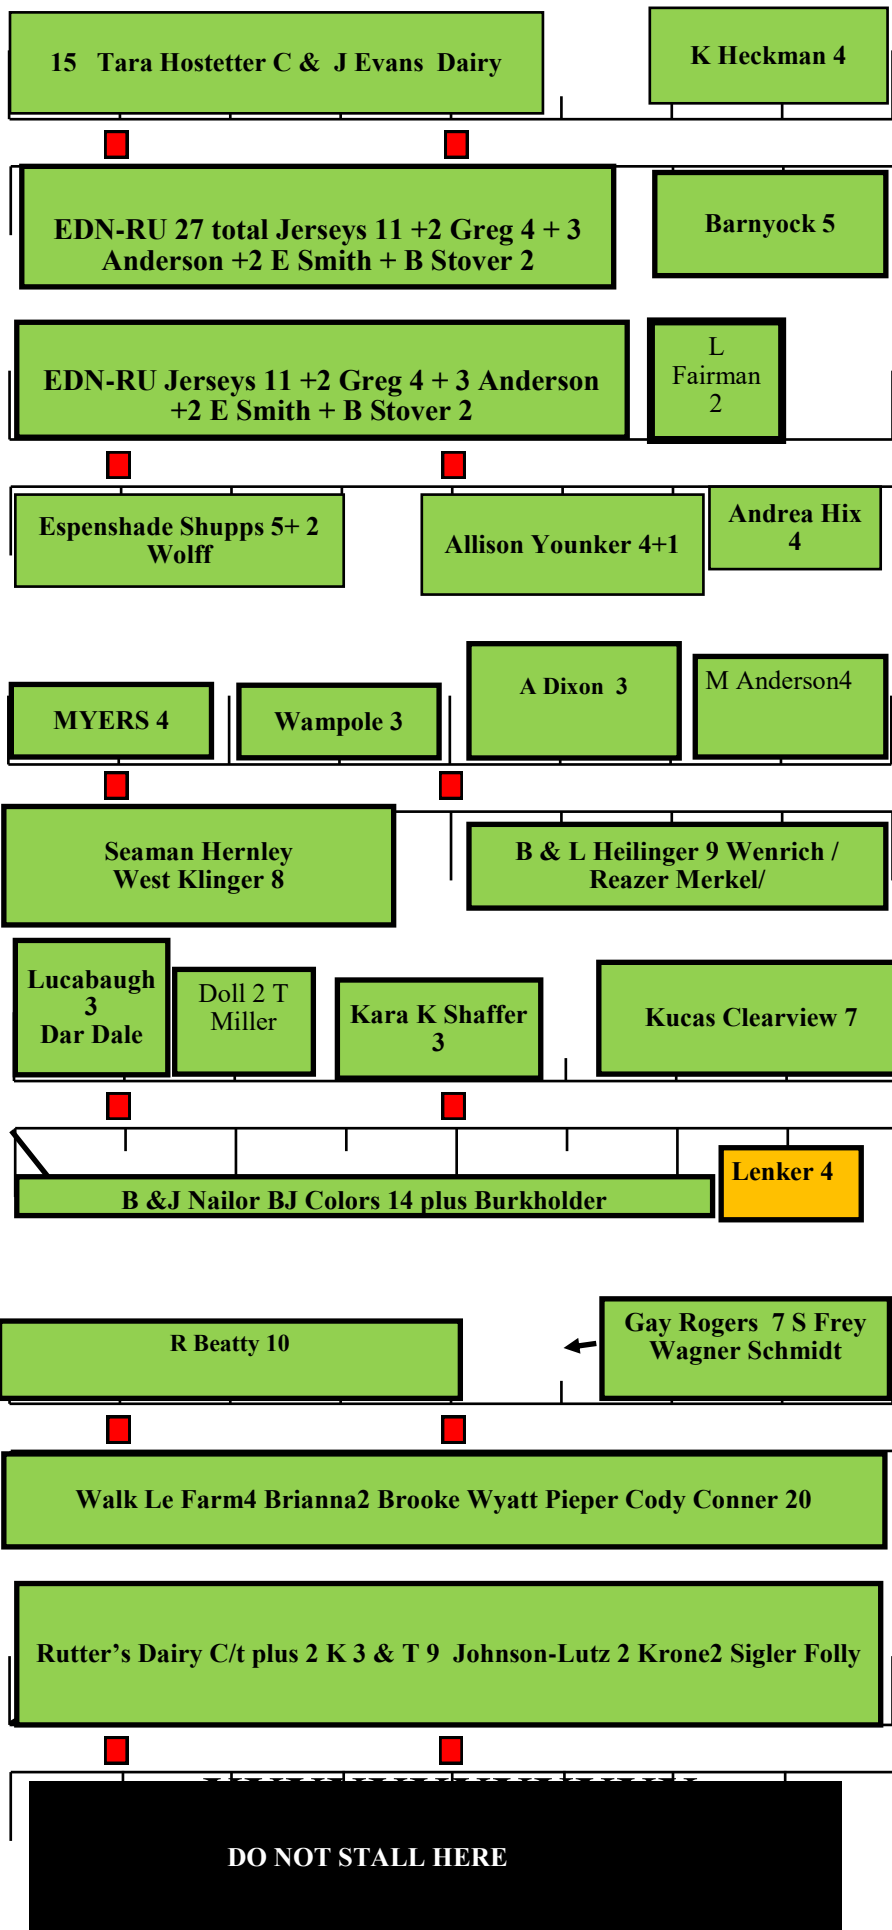

North Barn Set-up

2024 Master Copy—All Week Set-Up

Milk House

Milking Parlor

1-6-2024
jew/ revised

20 spaces across

20 spaces across

1