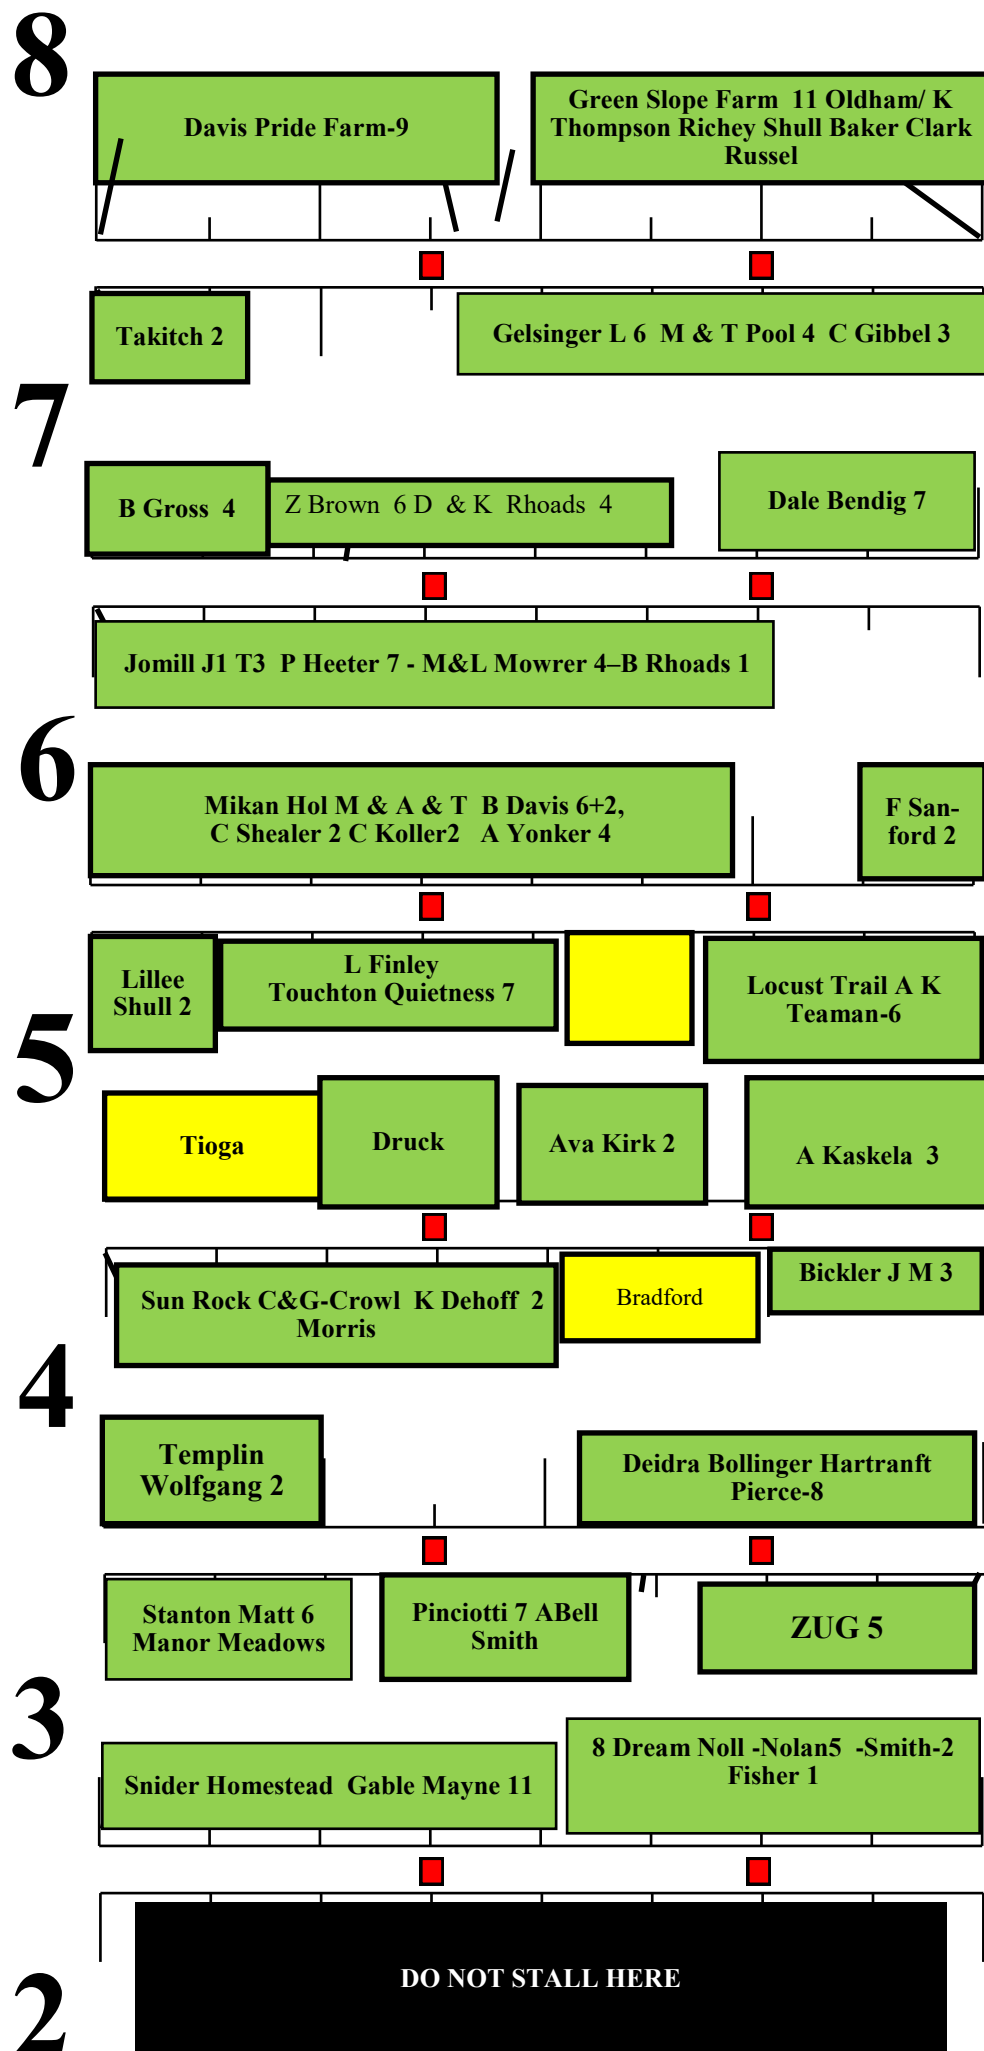

North Barn Set-up

2024 Master Copy—All Week Set-Up

Milk House

Milking Parlor

1-6-2024
jew/ revised

20 spaces across

20 spaces across

1